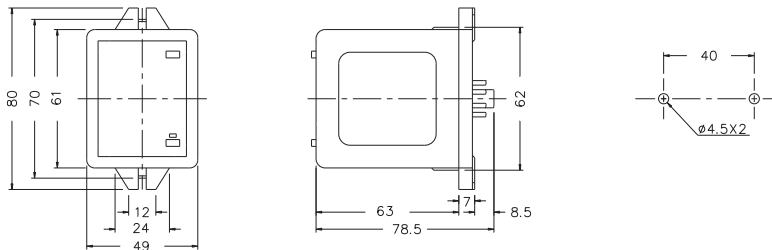

DIMENSIONS : (mm)

N type(Surface Mounting): Using 8PFA Socket

Tolerance:±0.1

ANLY ELECTRONICS CO., LTD.

<http://www.anly.com.tw>

TAIWAN MAIN OFFICE : ANLY ELECTRONICS CO., LTD.

No.19, Lane 202, Fushou St., Xinzhuang Dist., New Taipei City 242, Taiwan
TEL: +886-2-2996-3202 FAX: +886-2-2996-2017

HONG KONG OFFICE : ANLY ELECTRONICS (HK) LTD.

Flat K, 13/F, Edward Mansion, 141 Prince Edward Road W., Kowloon, Hong Kong
TEL: +852-2397-2505 FAX: +852-2397-6080

CHINA OFFICE : ANLY TECHNOLOGY (WUXI) CO., LTD.

2F, Building A, Plot 1, No. 28, Zhanhong Rd., Xinwu Dist., Wuxi, Jiangsu, P.R.China
TEL: +86-510-85304801~3

MALAYSIA OFFICE : JUSTY ELECTRONICS (M) SDN. BHD.

No.1, Jalan 6/89B, Kawasan Perindustrian Trisegi, Batu 3 1/2 Off Jalan Sungei Besi, 57100 Kuala Lumpur, Malaysia
TEL: +60-3-7983-5758 FAX: +60-3-7981-5052

INDONESIA OFFICE : PT. ANLY ELECTRONICS INDONESIA

Jl. Pangeran Jayakarta 117/B9, Jakarta Pusat, 10730 Indonesia
TEL: +62-21-624-8436 FAX: +62-21-626-1228

NO. AG4Q-W-A