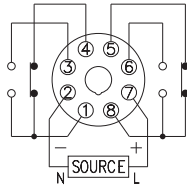

ANLY CONTROLLER

AG4Q LATCH RELAY

CHARACTERISTIC :

AG4Q-K and AG4Q-S

- 2 set of C output contacts
- Rising-edge trigger (Power-on) or Falling-edge trigger (Shut-off)
- State will be kept while in shut-off mode until the next signal comes

AG4Q-J

- 2 relays (1a,1b) alternating operating contacts with rising-edge trigger(Power-on)

SPECIFICATION :

Operating voltage	DC(V): 12, 24 AC(V): 12, 24, 110, 220, 240
Allowable operating voltage range	85~110% of rated operating voltage
Rated frequency	50 / 60 Hz
Contact rating	250VAC 5A (resistive load)
Reset time	MAX 0.3S
Power consumption	Approx. 3VA
Life	Mechanical: 5,000,000 times Electrical: 100,000 times
Ambient temperature	-10 ~ +50°C (without condensation & freezing)
Ambient humidity	MAX 85% RH (without condensation)
Altitude	MAX 2000m
Weight	AG4Q-K, AG4Q-J Approx. 210g AG4Q-S Approx. 135g

TYPE SELECTION :

Type	AG4Q-K	AG4Q-S	AG4Q-J
Contact rating	250VAC 5A	250VAC 2A	250VAC 5A
Power off keep on	○	○	----
Trigger edge selection	○	○	----

CONNECTION :

TIMING CHART :

AG4Q-K,S

AG4Q-J

DIMENSIONS : (mm)