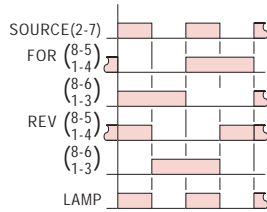

TYPE SELECTION :

Type	AG4Q-K	AG4Q-S	AG4Q-J
Contact rating	250VAC 5A	250VAC 2A	250VAC 5A
Power off keep on	○	○	----
Trigger edge selection	○	○	----

CONNECTION :

TIMING CHART :

AG4Q-K,S

AG4Q-J

DIMENSIONS : (mm)